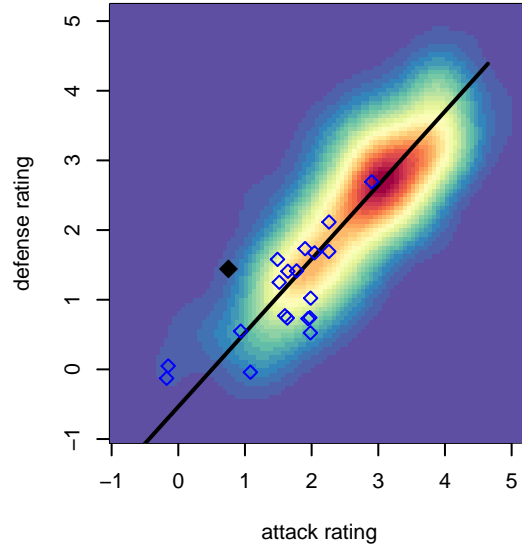

# RSA Elite B01

RSA Elite  
 Puyallup, WA  
 B01 total strength=1116  
 attack=2.12 defense=4.23  
 fall league = PSPL Classic 2 U16  
 notes= Harris 2013-4; Gladwin 2014-5;  
 Lopez 2016

alt names used:  
 RSA ELITE B01 LOPEZ (WA)  
 RSA Elite B01 Lopez  
 RSA Elite B01 Lopez  
 RSA ELITE B01 LOPEZ (WA)

Venues played:  
 2016 KITG BU16-17 Green  
 2016 Dungeness Cup BU16 Olympic  
 2016 Bigfoot Silver U16  
 2016 PSPL Classic 2 U16  
 2016 WA Cup HS Bronze U16

**RSA Elite B01**  
 Dots are actual minus expected GF (blue circles) and GA (red triangles).  
 Blue line is smoothed change in attack strength. Red is smoothed change in defense strength.

**attack and defense variance (black dot)  
relative to other teams  
and top 10 in region**

**attack and defense rating  
relative to others at age  
and all opponents in last 13 months**

**Performance relative to 13 month average**