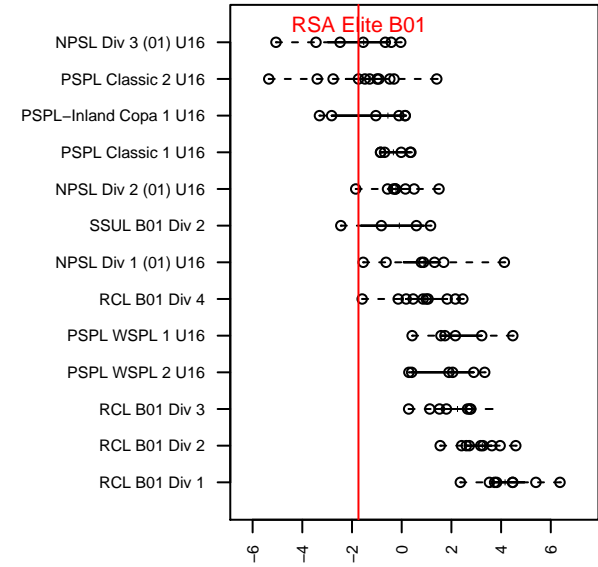

# RSA Elite B01

RSA Elite  
 Puyallup, WA  
 B01 total strength=1116  
 attack=2.12 defense=4.23  
 fall league = PSPL Classic 2 U16  
 notes= Harris 2013-4; Gladwin 2014-5;  
 Lopez 2016

alt names used:  
 RSA ELITE B01 LOPEZ (WA)  
 RSA Elite B01 Lopez  
 RSA Elite B01 Lopez  
 RSA ELITE B01 LOPEZ (WA)

Venues played:  
 2016 KITG BU16-17 Green  
 2016 Dungeness Cup BU16 Olympic  
 2016 Bigfoot Silver U16  
 2016 PSPL Classic 2 U16  
 2016 WA Cup HS Bronze U16

**RSA Elite B01**  
 Dots are actual minus expected GF (blue circles) and GA (red triangles).  
 Blue line is smoothed change in attack strength. Red is smoothed change in defense strength.

**attack and defense variance (black dot)  
relative to other teams  
and top 10 in region**

**attack and defense rating  
relative to others at age  
and all opponents in last 13 months**

**Performance relative to 13 month average**